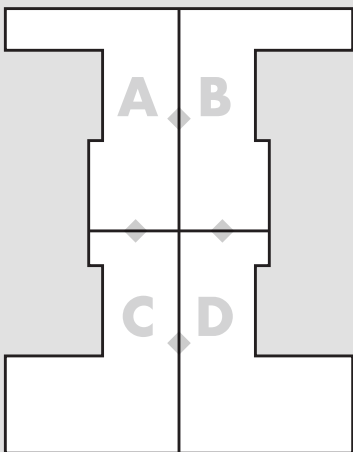

TAPE THIS END TO THE INDICATED END ON **B** SIDE

A

MINI CUBE  
ZIPPER POUCH

TEMPLATE

TAPE THIS END TO THE  
INDICATED END ON **C** SIDE

FINAL TEMPLATE SHOULD LOOK  
LIKE THIS WITH THE GRAY  
TRIANGLES ▲ FORMING A  
DIAMOND ◆ SHAPE

(DIAGRAM NOT TO SCALE)

TAPE THIS END TO THE INDICATED END ON **A** SIDE

B

MINI CUBE  
ZIPPER POUCH

TEMPLATE

TAPE THIS END TO THE  
INDICATED END ON **D** SIDE

TAPE THIS END TO THE  
INDICATED END ON **A** SIDE

TAPE THIS END TO THE INDICATED END ON **D** SIDE

## MINI CUBE ZIPPER POUCH

TEMPLATE

TAPE THIS END TO THE  
INDICATED END ON **B** SIDE

TAPE THIS END TO THE INDICATED END ON **C** SIDE